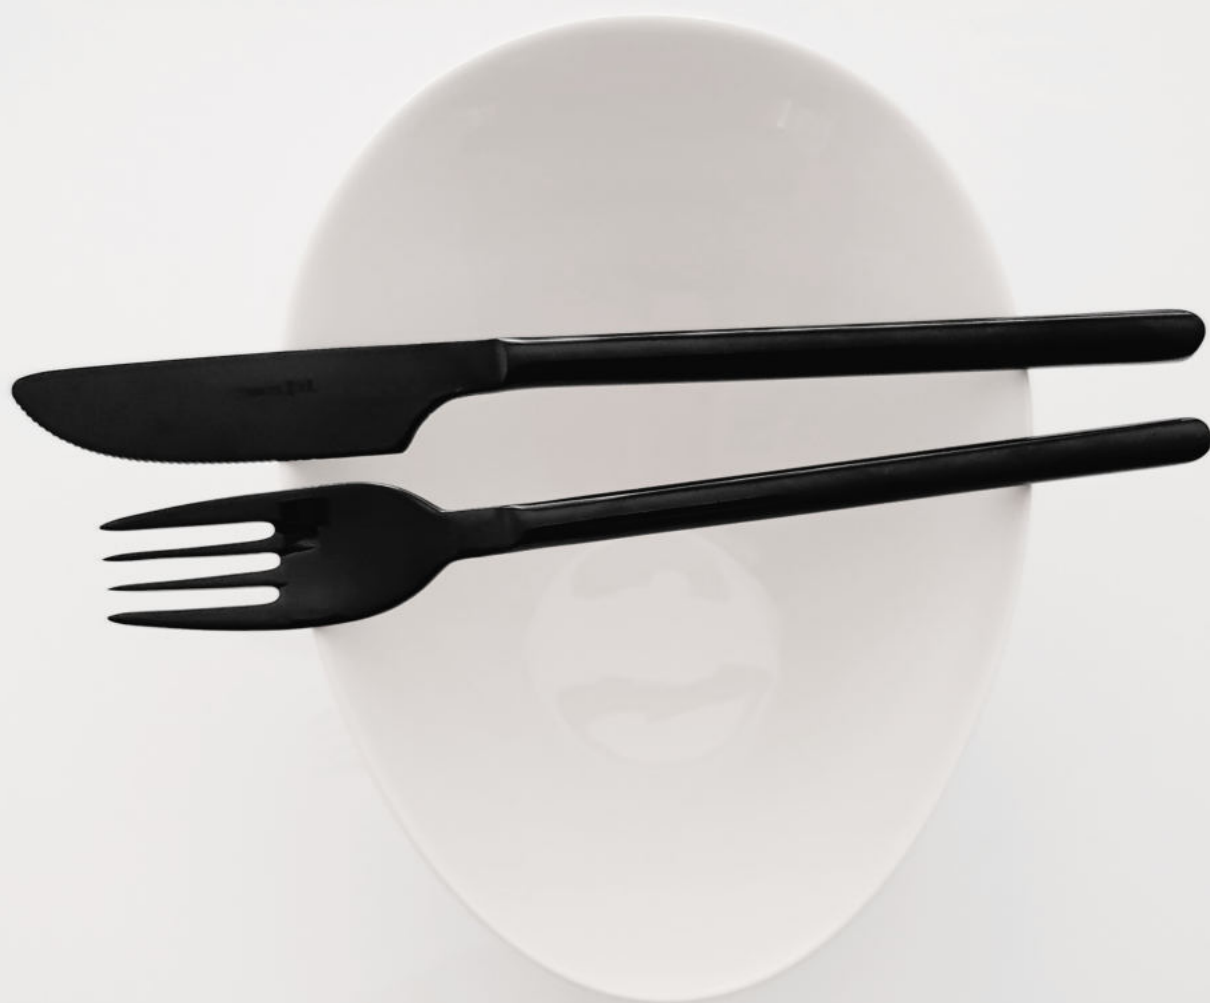

FOSCO BLACK
SATIN BLACK