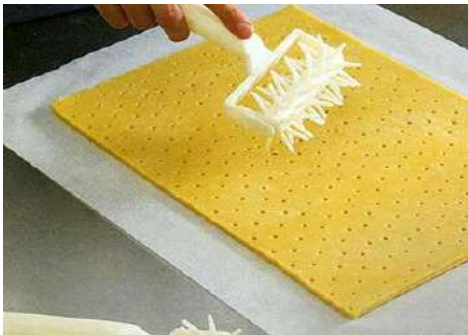

Rolo furar massa em ABS

Roller pin punch in ABS

Rodillo de hojaldre em ABS

Ref.	1-022
€	
Pack	12
Cms.	12x5